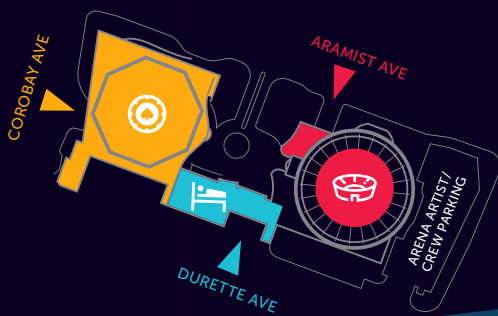

HOW TO FIND US

- CASINO
- THE MASLOW
- SUN ARENA

209 Aramist Avenue, Pretoria, Gauteng, South Africa
Tel: 0860 846 377 / 0860 TIMESQ
GPS: 25° 47' 17.46" S 28° 16' 56.04" E