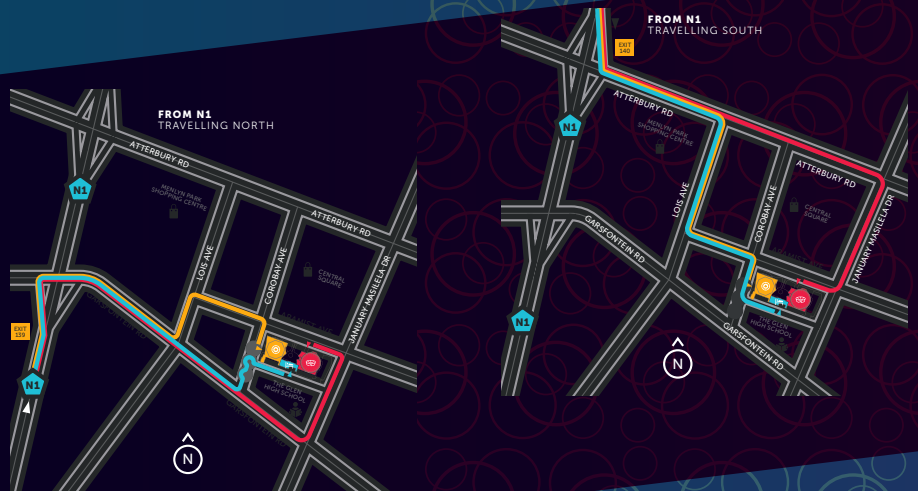

HOW TO FIND US

- CASINO
- THE MASLOW
- SUN ARENA

209 Aramist Avenue, Pretoria, Gauteng, South Africa
 Tel: 0860 846 377 / 0860 TIMESQ
 GPS: 25° 47' 17.46" S 28° 16' 56.04" E