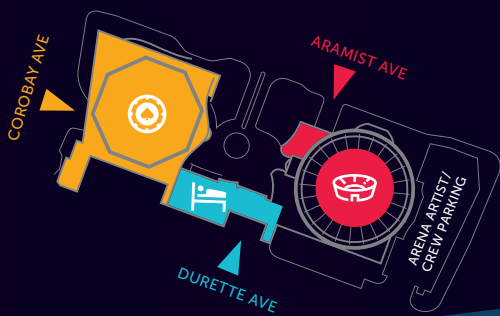

HOW TO FIND US

- CASINO
- THE MASLOW
- SUN ARENA

209 Aramist Avenue, Pretoria, Gauteng, South Africa
Tel: 0860 846 377 / 0860 TIMESQ
GPS: 25° 47' 17.46" S 28° 16' 56.04" E