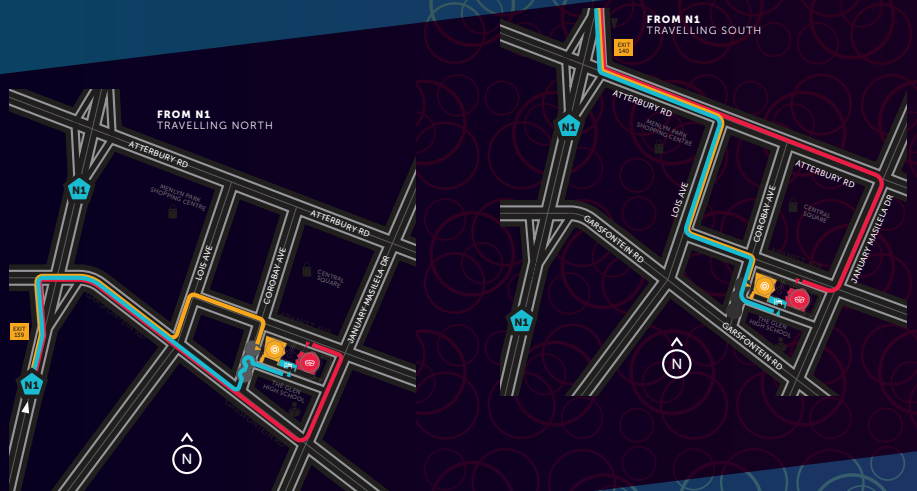

HOW TO FIND US

- CASINO
- THE MASLOW
- SUN ARENA

209 Aramist Avenue, Pretoria, Gauteng, South Africa
 Tel: 0860 846 377 / 0860 TIMESQ
 GPS: 25° 47' 17.46" S 28° 16' 56.04" E